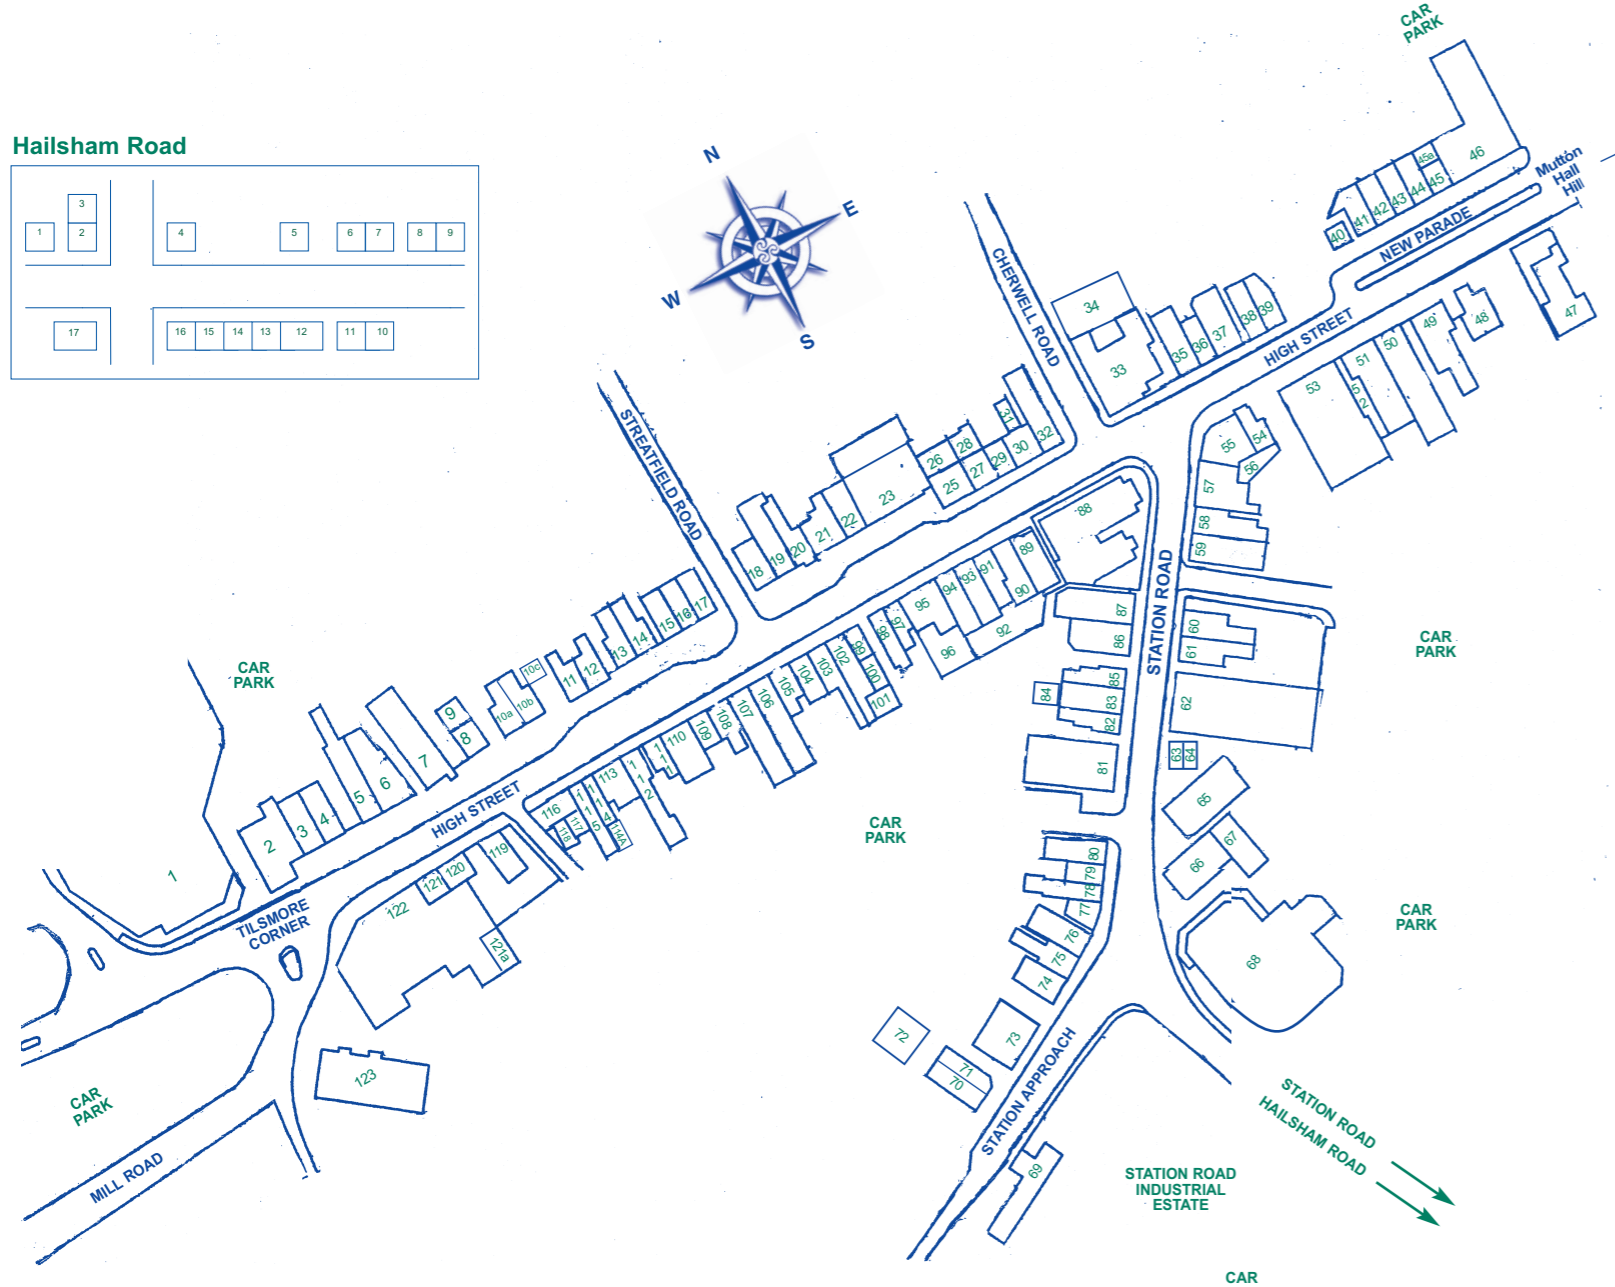

Hailsham Road

Produced by the Heathfield Partnership Trust Ltd and printed by Print Matters

www.heathfield.net

High Street, Station Road and Station Approach

Retail

- 59 8.1.9.18 Divas (Hairdressers) - 864684
- 19 Age UK - 866480
- 87 All Wrapped Up - 867083
- 21 Aspens - 01892 457041
- 97 Aunty Wainright's (Home Interiors) - 866935
- 95 Bet Fred - 0800 0320878
- 64 Blackdoor (Beauty Therapy) - 862524
- 38 Cancer Research UK - 868937
- 40 Chaps Barber Shop - 863828
- 1 Co-Op Heathfield - 860400
- 120 Costa Coffee
- 66 Cuckoo Hair - 863730
- 113 Cuculo - 862596
- 39 Demelza Shop - 868373
- 58 Farrago (Clothes & Gifts) - 866512
- 114 French & Son (Taxi and Car Hire) - 867777
- 37 Gemini Greetings (Cards/Stationery) - 866475
- 121 Go Phone and The Cloud Lounge- 863300
- 72 Hair Boutique - 864569
- 104 Harrison's Hair Stylist - 862144
- 45 Health Hair & Beauty Care Salon - 868922
- 79 Heathfield Crafts - 866709
- 2 Heathfield Ironmongers Ltd - 862626
- 42 Heathfield Post Office - 860845
- 10a Hospice in the Weald
- 92 Infinite Beauty - 868447
- 91 Jason's of Heathfield (Fruit & Veg) - 864150
- 123 Kensington Domestic Appliances Ltd - 868586
- 3 Kit Wilson Trust - 868590
- 105 M2B (home furnishings & gifts) - 01825 840087
- 109 Martinez Hairdressing - 863719
- 77 Metalsmiths (Jewellery) - 865431
- 70 Nails - 408317
- 94 No 37 - (clothes) 868414
- 18 Oxfam - 863618
- 6 Patisserie Valentine - 863487
- 122 Pennells Carpets - 862000
- 122 Pets Corner - 860606
- 102 Pomfret Butchers - 863527
- 110 Procter Healthcare - 862064
- 61 Procter Healthcare - 862067
- 71 Pure Hair Design - 866934
- 68 Sainsbury's - 860945
- 32 Sing to the Moon
- 93 St Wilfrid's Hospice Shop - 862405
- 16 Sue's Shoes - 862343
- 99 Sussex by the Sea - 07484 513228
- 81 Tesco Express - 868397
- 107 Tinker and Toad - 863535
- 85 The Flower Workshop
- 66 The Gentleman's Barbers - 08444 123642
- 119 The Green House (Antiques) - 07931 639397
- 46 The Original Factory Outlet - 862213
- 44 The Personal Touch (Home Furnishings) - 860603
- 73 The Pet Food Shop - 864652
- 63 The Red Treehouse (Childrens Clothes) - 866266
- 22 & 23 Trading 4 U (General) - 868137
- 36 T S Barber
- 42 Unique Wine - 864864
- 47 Walls of Fame (Memorabilia) - 865955
- 115 Wanted on Voyage Ltd - 868158
- 78 Wholefoods Health Store - 866532
- 86 Wildbloods (Electrical) - 864655
- 89 Willow Tree Interiors - 863844
- 57 Woodstock Fires Ltd - 868686
- 111 Woody's Barbers - 865341